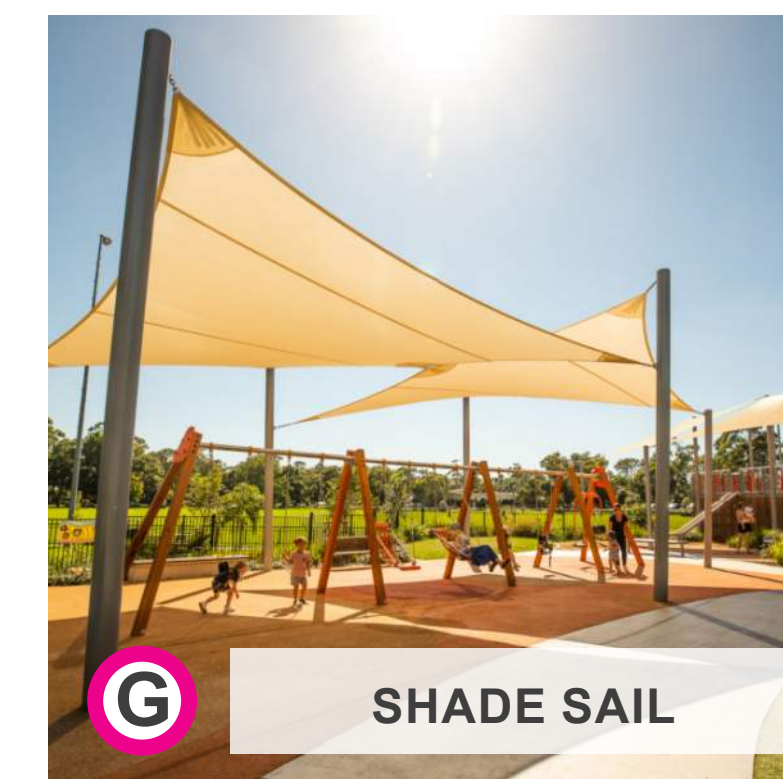

MASTER PLAN - BLACKWELL PARK (15.5 ACRES)

RICHMOND, VIRGINIA

A PERMEABLE ASPHALT

B STREET TREES

C BIORETENTION

D GRASS PAVE

E NATURE PLAYGROUND

F RAIN BARREL

G SHADE SAIL

H COMMUNITY GARDEN

MASTER PLAN - BLACKWELL PARK (15.5 ACRES)

RICHMOND, VIRGINIA

SCALE 1"=20'
0 20' 40'