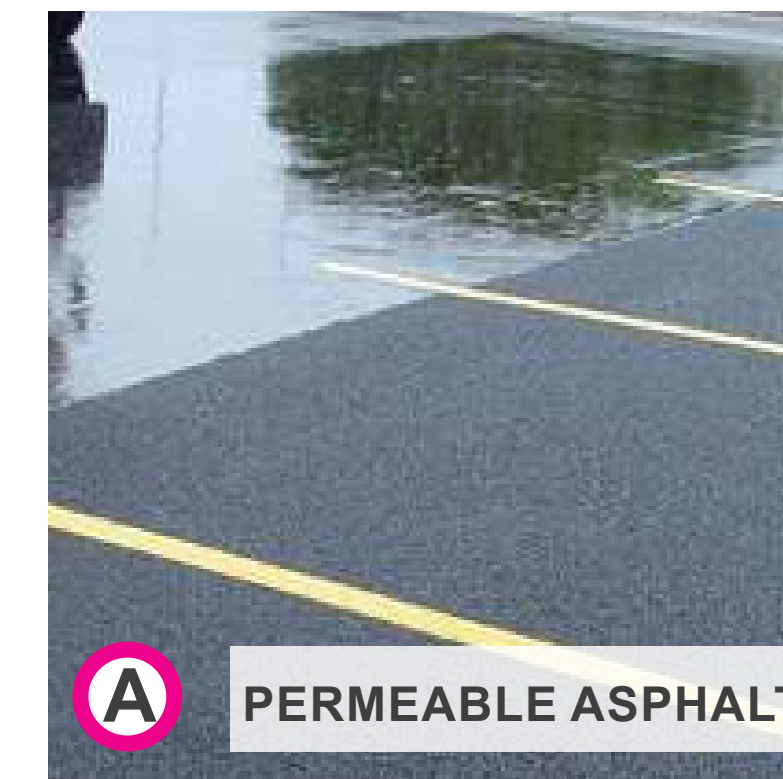

MASTER PLAN - BLACKWELL PARK (15.5 ACRES)

RICHMOND, VIRGINIA

A PERMEABLE ASPHALT

B STREET TREES

C BIORETENTION

D GRASS PAVE

E NATURE PLAYGROUND

F RAIN BARREL

G SHADE SAIL

H COMMUNITY GARDEN

MASTER PLAN - BLACKWELL PARK (15.5 ACRES)

RICHMOND, VIRGINIA

SCALE 1"=20'
0 20' 40'